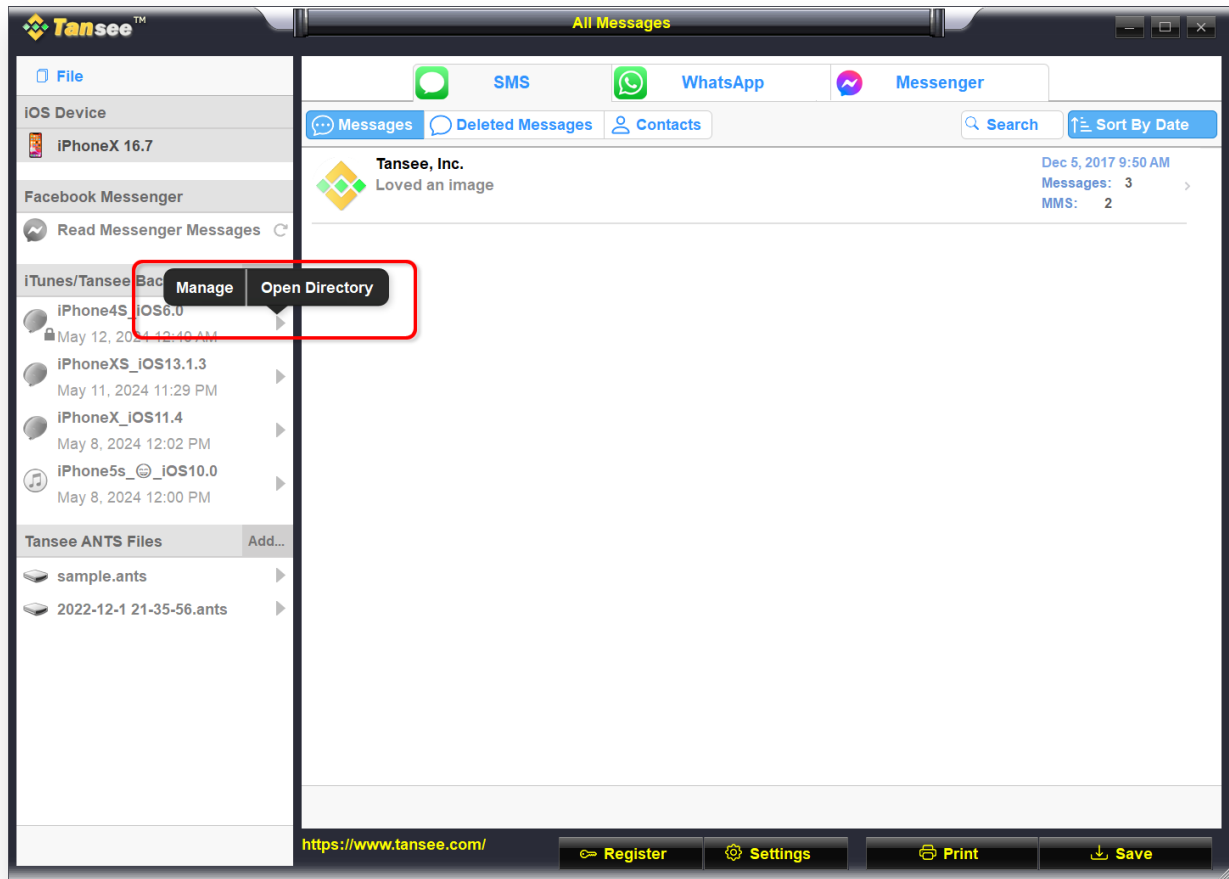

iTunes Backup Location on Windows