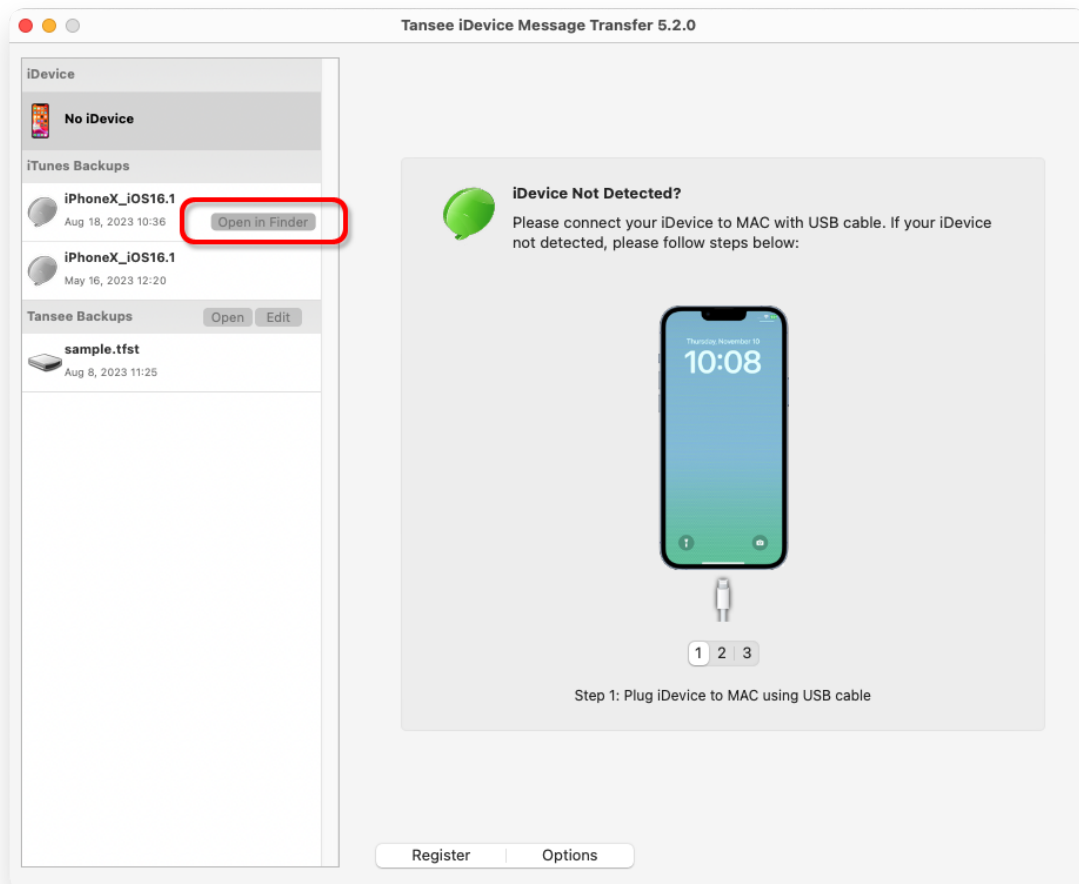

Step 1: Open the Tansee iPhone Message Transfer program (Windows or Mac version).

Step 2: Go to the 'iTunes/Tansee backups' tab to locate all the iTunes and Tansee backup files.

Step 3: If you have no further use for a specific backup file, click on the arrow next to it and select 'Open Directory' from there, you can delete the backup folder.

Note: Please ensure that you are deleting a backup that you no longer require.

Step 4: Restart Tansee program.

iTunes Backup Location on Windows

iTunes Backup Location on Mac

Method 4: Delete the photos or apps on your iPhone